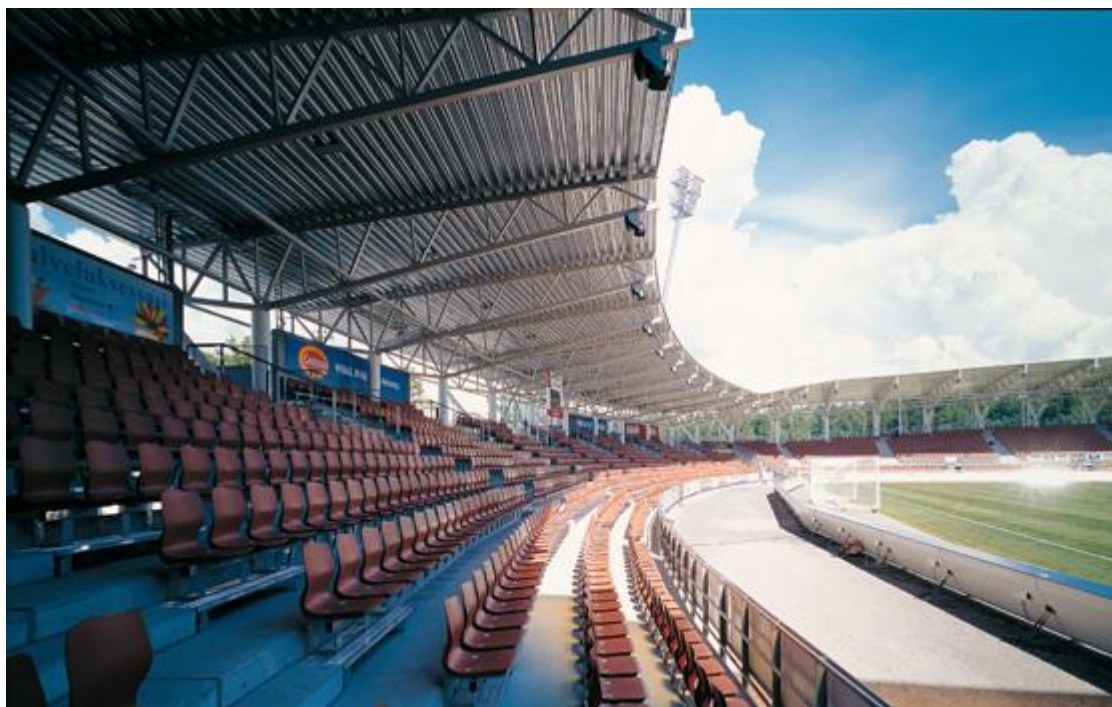

## **Helsinki Olympic Stadium**

The Helsinki Olympic Stadium received a partial covering.

The Helsinki Olympic Stadium received only partial covering, a solution that fit well with both the landscape and cost requirements.

The roof covering the stadium's east stand can cover about 15,000 of the maximum 40,600 people the stadium can seat. The amount of roof covered seats was tripled, since before there was room for 5,500 people under the main stand's roof.

The design for the stadium roof was chosen through a design contest. This design won the contest, as it fit well with the stadium, without having too dominant features.