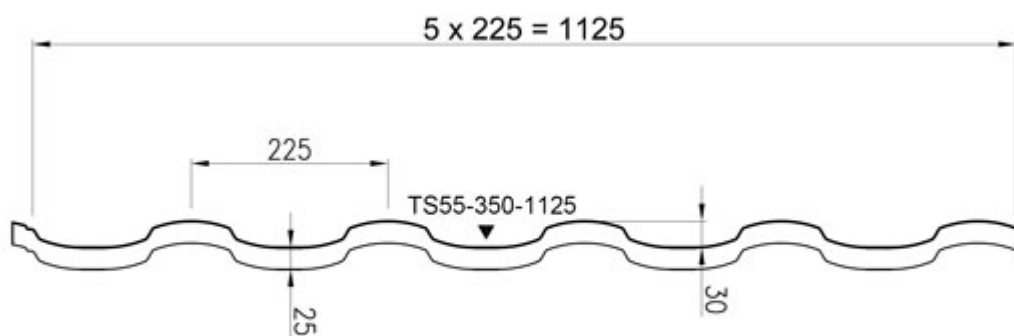

[Submit your request](#)

[REQUEST QUOTATION](#)

Properties

Product code	TS55-350-1125
Profile Height	55 mm
Step length	350 mm
Effective width	1125 mm
Total width	1164 mm
Maximum length	8200 mm
Minimum length	850 mm
Material thickness / weight per m ²	0.50 mm / 4.8 kg
Other technical information	Minimum slope 9° (Suggestive value. Please check your local regulations and instructions)